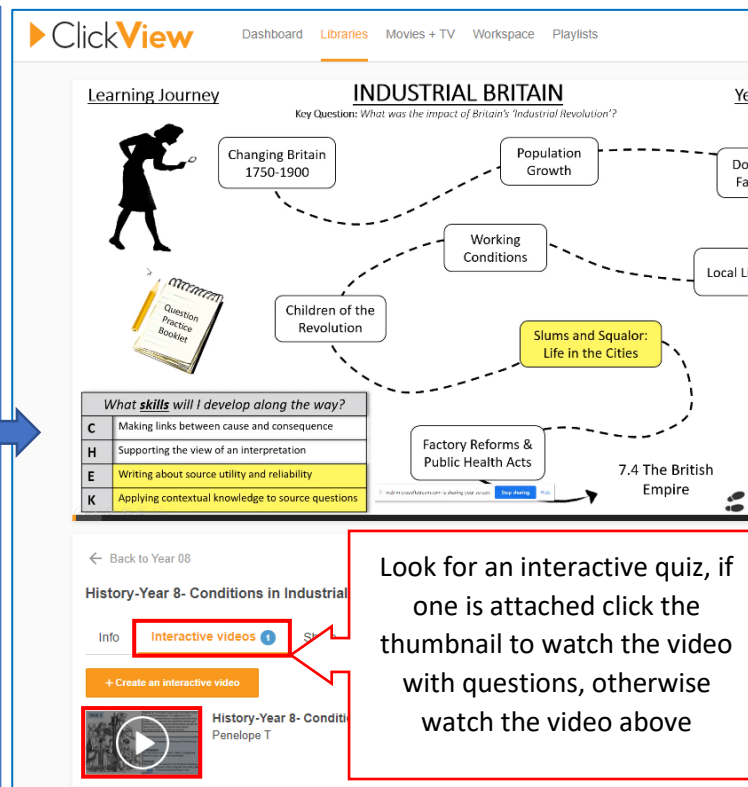

Accessing catch-up videos on ClickView

Go to www.clickview.co.uk and click sign in:

Then click 'Sign into ClickView', the username is your school e-mail address:

You must click 'Sacred Heart High School', a further login prompt will then appear. Enter your e-mail address again along with your usual school password.

Navigate to the Sacred Heart High School library:

Look for an interactive quiz, if one is attached click the thumbnail to watch the video with questions, otherwise watch the video above