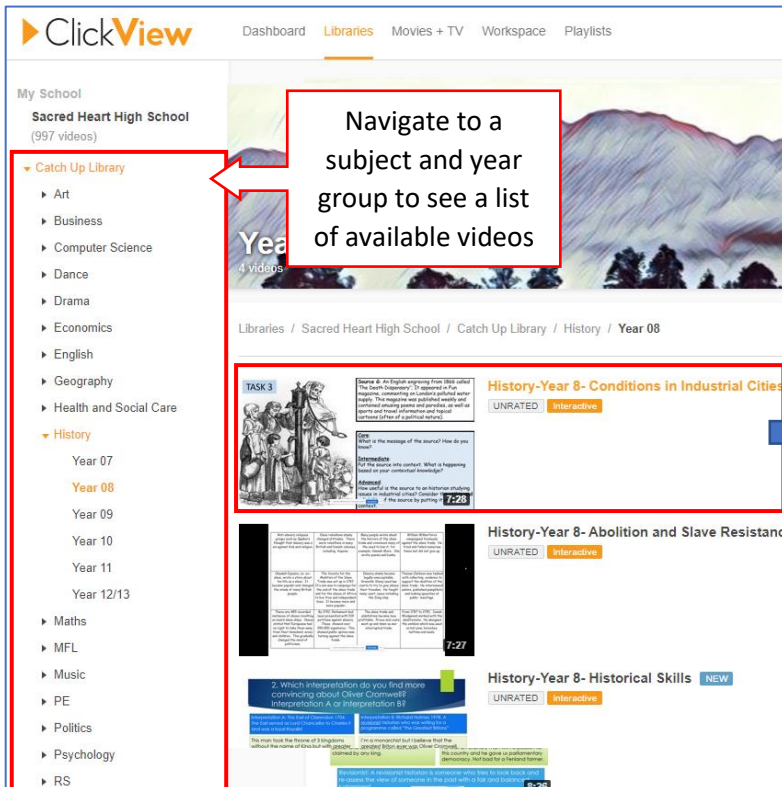

Accessing catch-up videos on ClickView

Go to www.clickview.co.uk and click sign in:

Then click 'Sign into ClickView', the username is your school e-mail address:

You must click 'Sacred Heart High School', a further login prompt will then appear. Enter your e-mail address again along with your usual school password.

Navigate to the Sacred Heart High School library:

Look for an interactive quiz, if one is attached click the thumbnail to watch the video with questions, otherwise watch the video above