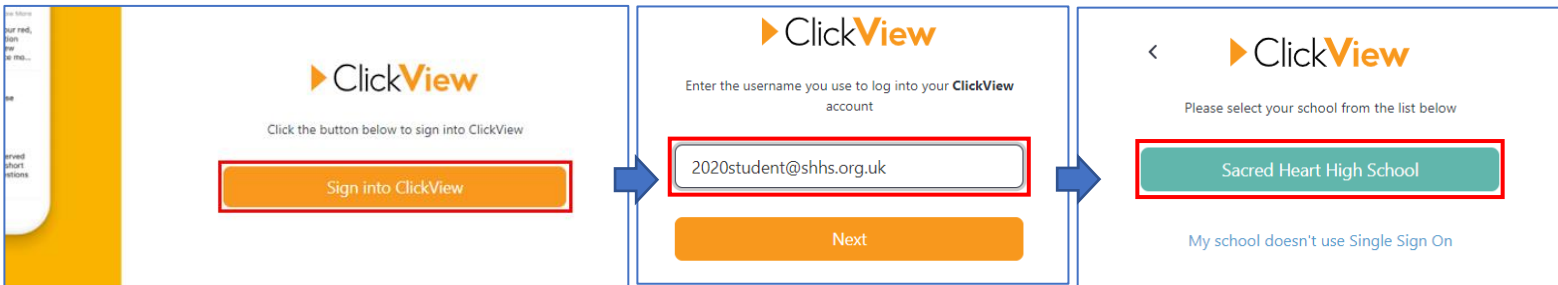

Accessing catch-up videos on ClickView

Go to www.clickview.co.uk and click sign in:

Then click 'Sign into ClickView', the username is your school e-mail address:

You must click 'Sacred Heart High School', a further login prompt will then appear. Enter your e-mail address again along with your usual school password.

Navigate to the Sacred Heart High School library:

Look for an interactive quiz, if one is attached click the thumbnail to watch the video with questions, otherwise watch the video above